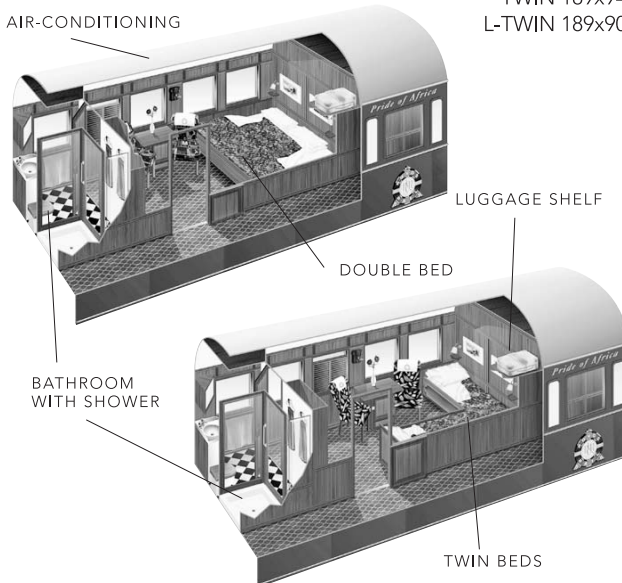

Train Specifications

Royal Suites

±16 SQ METRES

Bed Dimensions Royal (LxW)
DOUBLE 189x189
TWIN 189x94

Deluxe Suites

±11 SQ METRES

Bed Dimensions Deluxe (LxW)
DOUBLE 189x189
CROSSWISE 189x160
TWIN 189x94
L-TWIN 189x90

Pullman Suites

±7 SQ METRES

CUPBOARD, FRIDGE AND SAFE

BATHROOM WITH SHOWER

AIR-CONDITIONING

LUGGAGE SHELF

DAYTIME SOFA COUCH

NIGHTTIME DOUBLE BED

NIGHTTIME UPPER AND LOWER BED

Bed Dimensions Pullman (LxW)
DOUBLE 189x150
TWIN Lower 189x90 Upper 189x60
SINGLE Lower 189x90 Upper 189x60

Public Areas

LOUNGE CAR

OBSERVATION CAR

DINING CAR

CLUB LOUNGE CAR