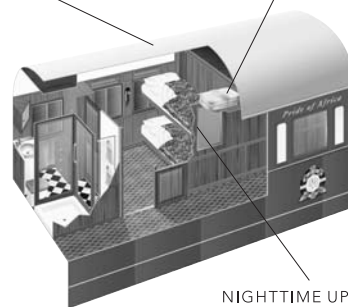

Train Specifications

Royal Suites

±16 SQ METRES

Bed Dimensions Royal (LxW)
DOUBLE 189x189
TWIN 189x94

Deluxe Suites

±11 SQ METRES

Bed Dimensions Deluxe (LxW)
DOUBLE 189x189
CROSSWISE 189x160
TWIN 189x94
L-TWIN 189x90

Pullman Suites

±7 SQ METRES

CUPBOARD, FRIDGE AND SAFE

BATHROOM WITH SHOWER

AIR-CONDITIONING

LUGGAGE SHELF

DAYTIME SOFA COUCH

NIGHTTIME DOUBLE BED

NIGHTTIME UPPER AND LOWER BED

Bed Dimensions Pullman (LxW)
DOUBLE 189x150
TWIN Lower 189x90 Upper 189x60
SINGLE Lower 189x90 Upper 189x60

Public Areas

LOUNGE CAR

OBSERVATION CAR

DINING CAR

CLUB LOUNGE CAR