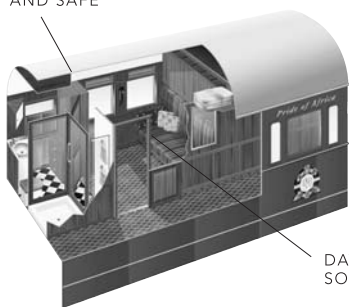

Train Specifications

Royal Suites

±16 SQ METRES

Bed Dimensions Royal (LxW)
DOUBLE 189x189
TWIN 189x94

Deluxe Suites

±11 SQ METRES

Bed Dimensions Deluxe (LxW)
DOUBLE 189x189
CROSSWISE 189x160
TWIN 189x94
L-TWIN 189x90

Pullman Suites

±7 SQ METRES

CUPBOARD, FRIDGE AND SAFE

BATHROOM WITH SHOWER

AIR-CONDITIONING

LUGGAGE SHELF

DAYTIME SOFA COUCH

NIGHTTIME DOUBLE BED

NIGHTTIME UPPER AND LOWER BED

Bed Dimensions Pullman (LxW)
DOUBLE 189x150
TWIN Lower 189x90 Upper 189x60
SINGLE Lower 189x90 Upper 189x60

Public Areas

LOUNGE CAR

OBSERVATION CAR

DINING CAR

CLUB LOUNGE CAR