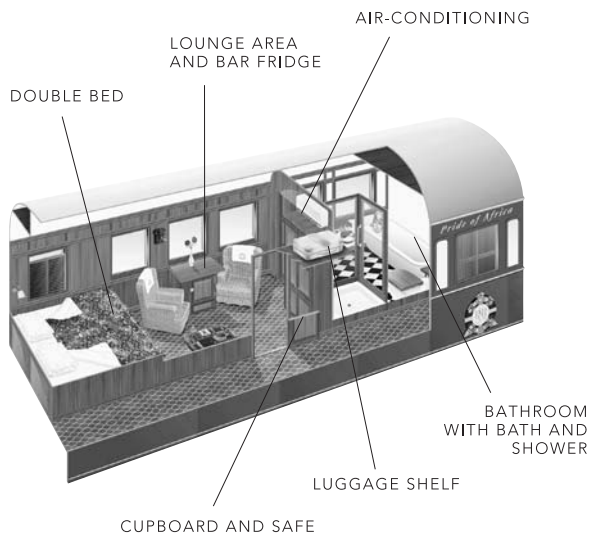

Train Specifications

Royal Suites

±16 SQ METRES

Bed Dimensions Royal (LxW)
DOUBLE 189x189
TWIN 189x94

Deluxe Suites

±11 SQ METRES

Bed Dimensions Deluxe (LxW)
DOUBLE 189x189
CROSSWISE 189x160
TWIN 189x94
L-TWIN 189x90

Pullman Suites

±7 SQ METRES

CUPBOARD, FRIDGE AND SAFE

BATHROOM WITH SHOWER

AIR-CONDITIONING

LUGGAGE SHELF

DAYTIME SOFA COUCH

NIGHTTIME DOUBLE BED

NIGHTTIME UPPER AND LOWER BED

Bed Dimensions Pullman (LxW)
DOUBLE 189x150
TWIN Lower 189x90 Upper 189x60
SINGLE Lower 189x90 Upper 189x60

Public Areas

LOUNGE CAR

OBSERVATION CAR

DINING CAR

CLUB LOUNGE CAR