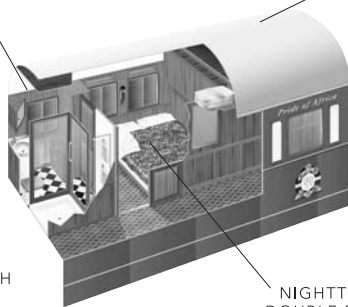

Train Specifications

Royal Suites

±16 SQ METRES

Bed Dimensions Royal (LxW)
DOUBLE 189x189
TWIN 189x94

Deluxe Suites

±11 SQ METRES

Bed Dimensions Deluxe (LxW)
DOUBLE 189x189
CROSSWISE 189x160
TWIN 189x94
L-TWIN 189x90

Pullman Suites

±7 SQ METRES

CUPBOARD, FRIDGE AND SAFE

BATHROOM WITH SHOWER

AIR-CONDITIONING

LUGGAGE SHELF

DAYTIME SOFA COUCH

NIGHTTIME DOUBLE BED

NIGHTTIME UPPER AND LOWER BED

Bed Dimensions Pullman (LxW)
DOUBLE 189x150
TWIN Lower 189x90 Upper 189x60
SINGLE Lower 189x90 Upper 189x60

Public Areas

LOUNGE CAR

OBSERVATION CAR

DINING CAR

CLUB LOUNGE CAR